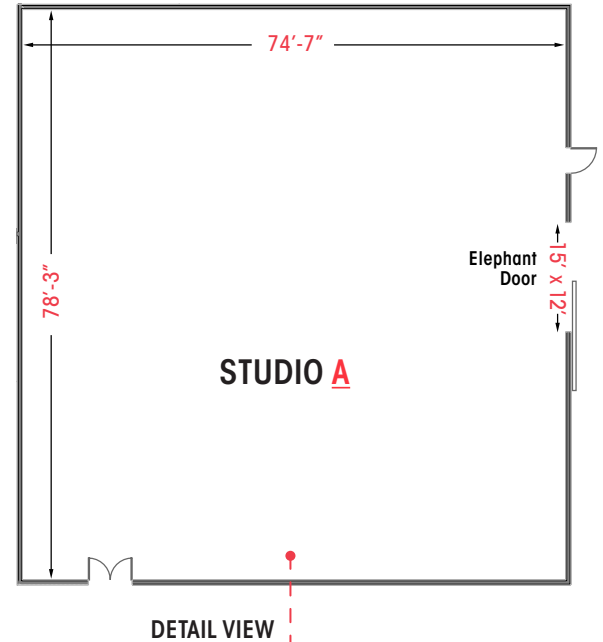

STUDIO A

OPTIMIST studios

THE MAIN STAGE. STUDIO A IS AN EXPANSIVE BLANK CANVAS WHERE THE ONLY LIMIT IS YOUR IMAGINATION.

STUDIO DETAILS

RENTAL INCLUDES:

- 10 parking spaces
- More parking available upon request
- 4 Green Rooms, one with VIP en suite
- Production Office
- 1 Gbps Fiber Internet

IN STUDIO PHOTOS