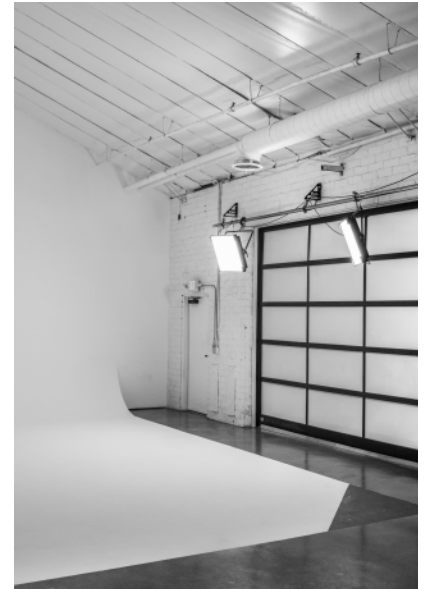

THE INFINITY WALL. STUDIO C IS A TWO WALL WHITE CYC IDEAL FOR FULL BODY FASHION SHOTS, LAYDOWNS, TABLETOP PHOTOGRAPHY — AND EVERYTHING IN BETWEEN.

Rental includes:

- 6 Parking Spaces; additional parking available
- Dedicated Loading Dock & Private Entrance
- Dedicated Green Room w/ access to more
- Power: 1 Cam Locks at 200 Amp 3-phase, more available as needed
- Dedicated Wi-Fi up to 1GB or even two 1GB available from different providers, scalable up to 10GB
- **850 SQ FT**
- **2 WALL WHITE CYC**